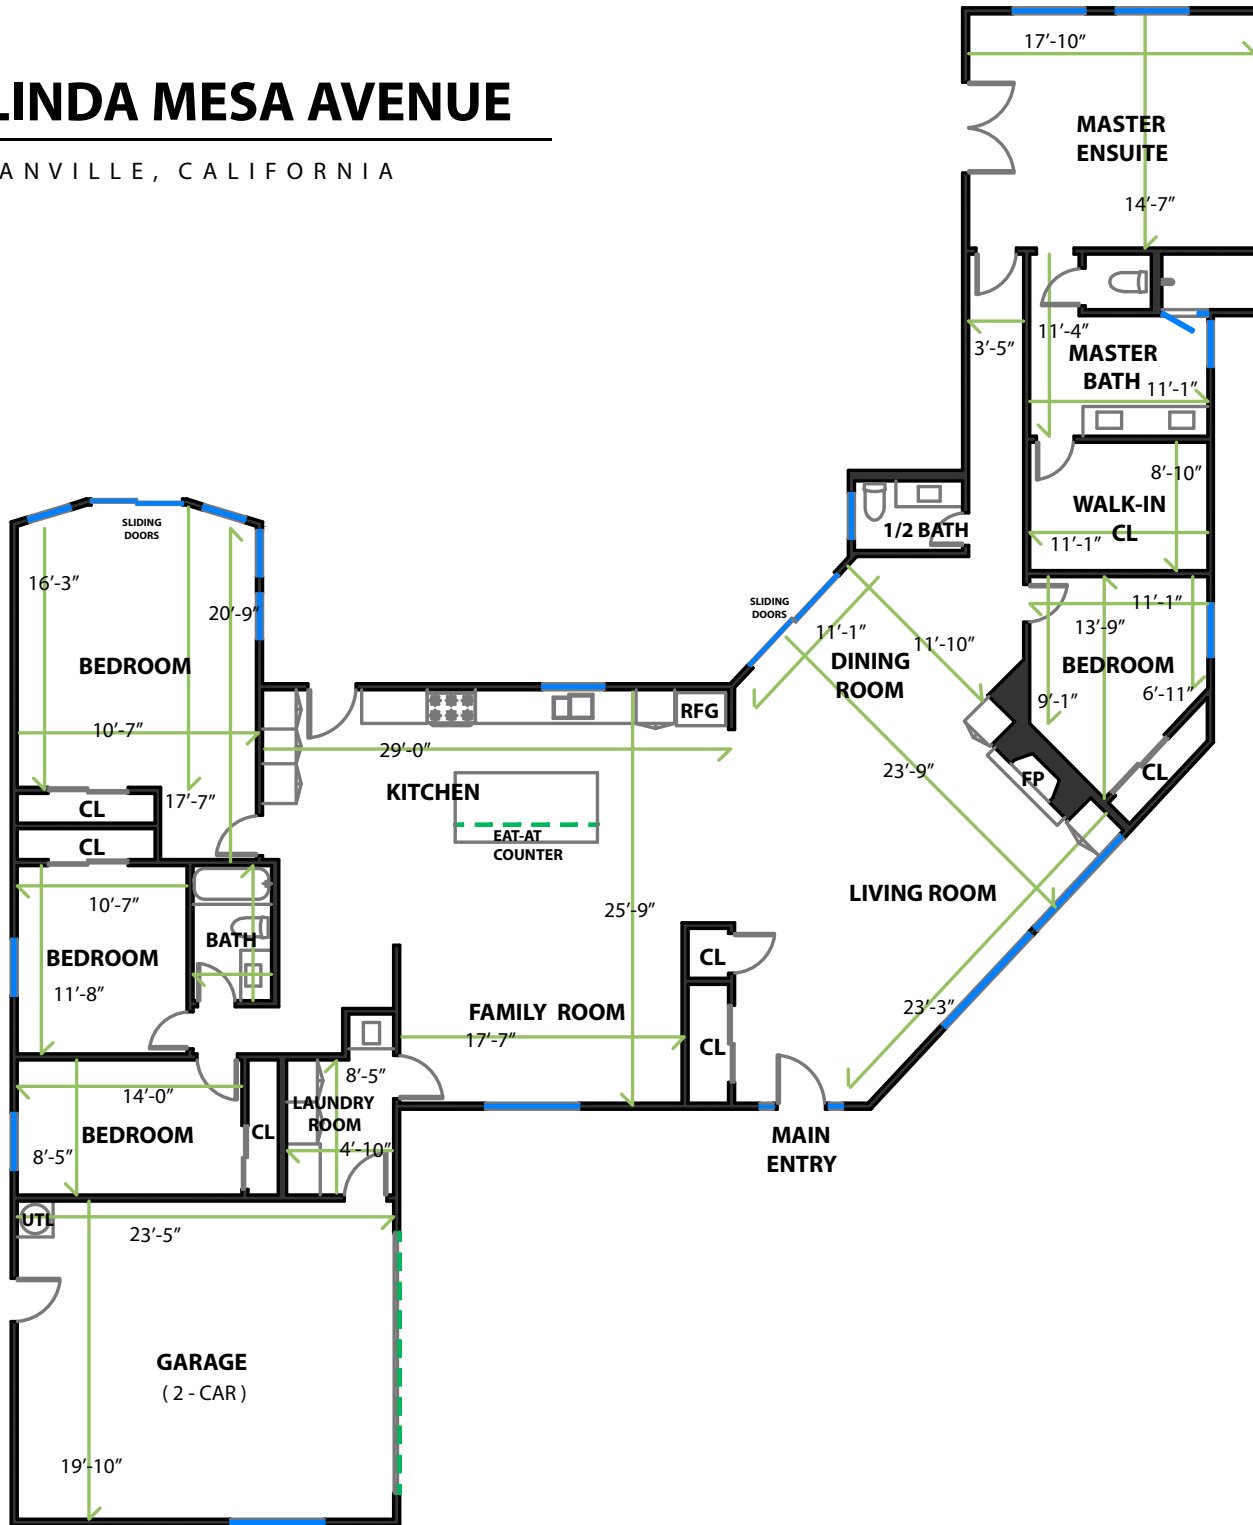

376 W. LINDA MESA AVENUE

DANVILLE, CALIFORNIA

RENDERING BY OPEN HOMES PHOTOGRAPHY
ALL MEASUREMENTS ARE APPROXIMATE AND MAY NOT BE EXACT. DO NOT RELY ON THE ACCURACY
OF THIS FLOOR PLAN WHEN DETERMINING THE PRICE OF A PROPERTY OR MAKING DECISIONS
REGARDING BUYING OR SELLING OF PROPERTIES WITHOUT INDEPENDENT VERIFICATION.